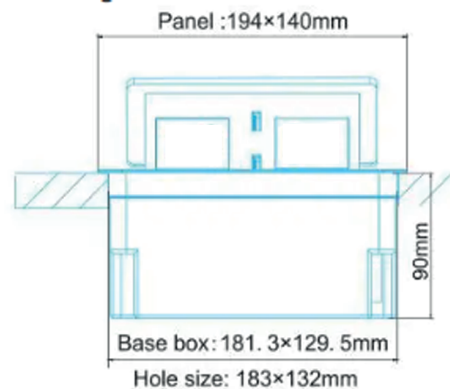

Outline Drawing:

Accept Accessories .:

45 Type (45x45mm or 45x22.5mm)
Power , Data , HDMI , USB Charge , Audio
VGA , MIC , TV , etc,,,,,,,,,,,,,

Power 13A

USB Charge
Type A & C

HDMI

Data

Blank