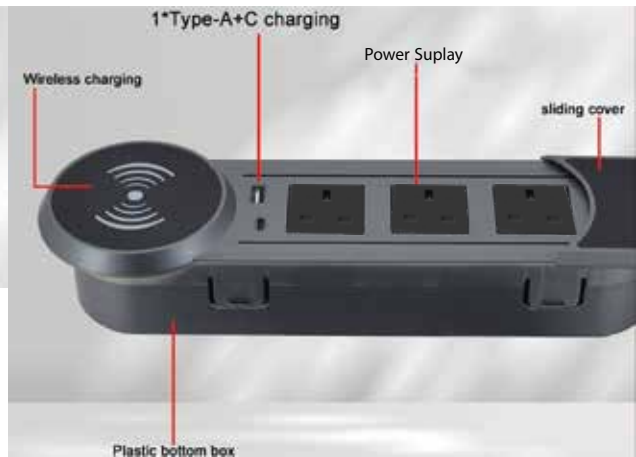

Product Description

BC01-3CN desktop socket is designed as an modern slide cover socket with multi-functional configuration, It is a hidden equipment as it is mounted on the tabletop to use and hidden into table when it is not be used. With the wireless charger connector, users could put the mobile on the charger to charge directly without wire. For your selection, it also have USB charger connector for charging the mobile or other equipment by USB wire. Other configuration of universal power socket,HDMI,USB

It is a smart socket to make the electrical equipment connect easliy and conveniently. By the Slider cover design, the socket is cover by the PC plastic, users slide the cover to the right side, the socket is show up for use, easy to operate.

It's widely used for the high-tier office table, conference room table AV solution, hotel room and training room.

Seiling Piont:

- 1- Manual slidding design
- 2- With wireless charger, change the traditional charger power code for charging
- 3- Hidden design to save more space and makes a modern office environment
- 4- Competitive price and high quality
- 5- Supply with double USB power charger(5V, 2.1A)
- 6- Made by Aluminum alloy material, which is corrosion resistant, wear-resistant,smooth surface and not easy to scratch.
- 7- The modules can be customized as the customer's requirement
- 8- Changeable configuraton with different modules for selection : HDMI, VGA, USB, Network, Audio, Video, Mic, RCA, power switch
- 9- Easy installation, just cut out a square hole on the table and install the socket accordingly.

Technical Data Sheet

Tabletop sliding cover socket BC01-3CN

Desktop sliding socket

MULTIPLE COLORS CAN BE SELECTED
(Iron Grey/Black)

OPTIONAL SOCKET MODULE

Product Size