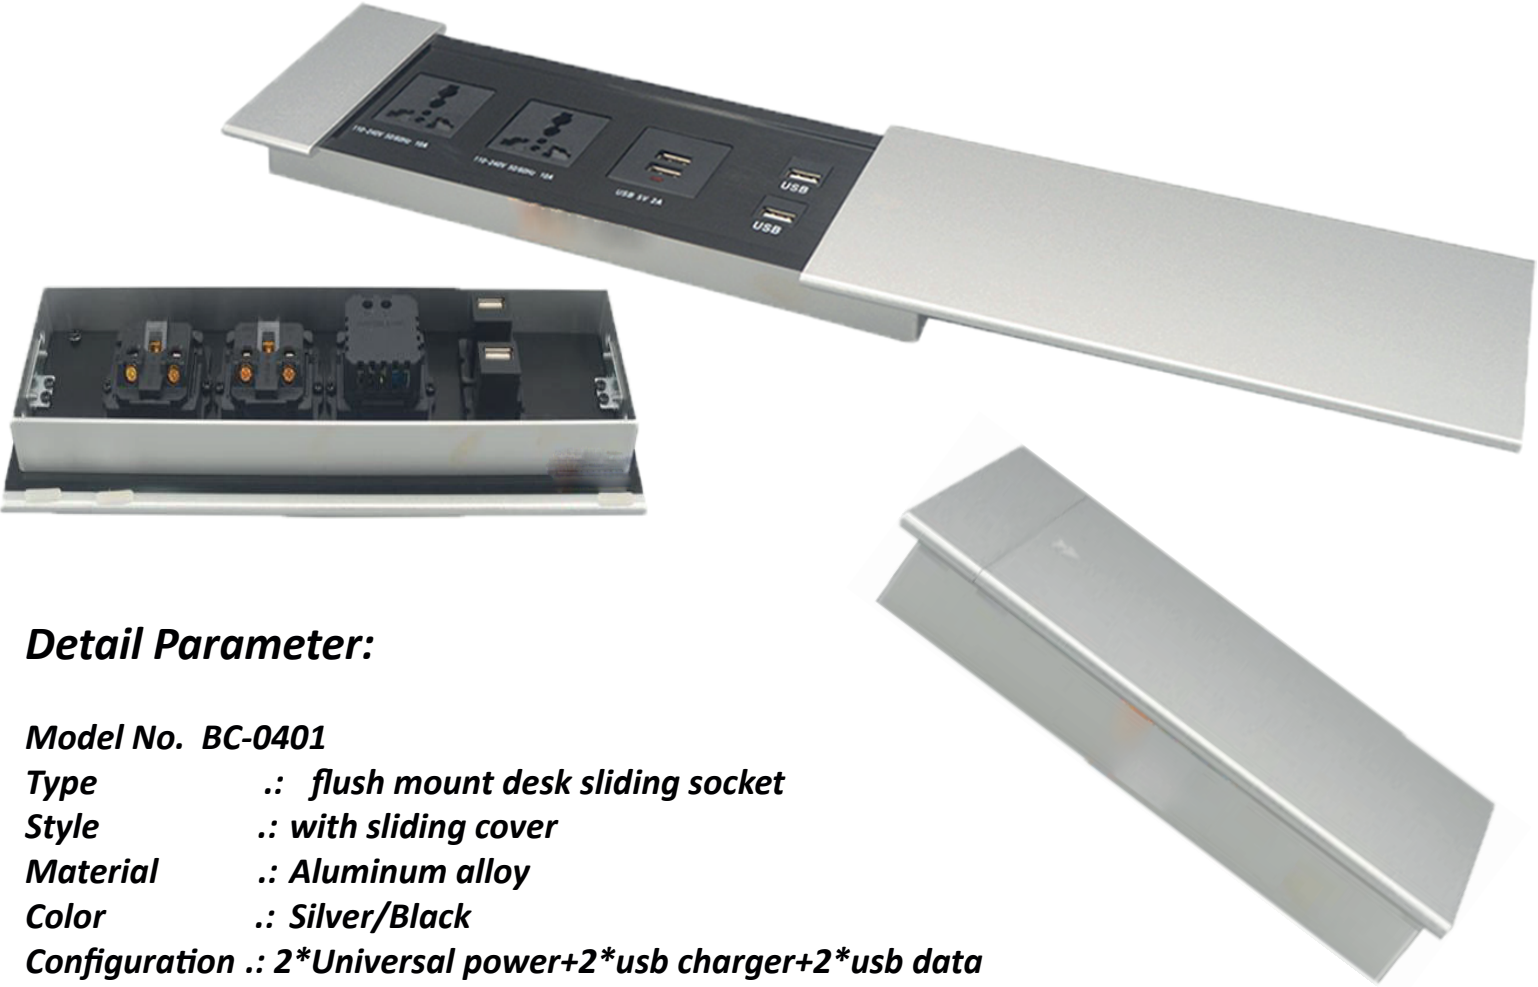

## Sliding Desktop Media Center Socket BC-0401

Keywords: electrical socket, desk socket, desk outlet, table socket, tabletop socket, desktop socket, table outlet, desktop-power-socket, hidden socket, hidden-desktop-socket, motorized-desktop-socket, flip-up-socket, motorized-flip-up-socket table connector, conference table power outlet

### Detail Parameter:

**Model No. BC-0401**

**Type** .: flush mount desk sliding socket

**Style** .: with sliding cover

**Material** .: Aluminum alloy

**Color** .: Silver/Black

**Configuration** .: 2\*Universal power+2\*usb charger+2\*usb data

### Introduction:

BC-0401 desktop socket is designed as an modern slide cover socket with multi-functional configuration,

It is a hidden equipment as it is mounted on the tabletop to use and hidden into table when it is not be used.

It is a smart socket to make the electrical equipment connect easliy and conveniently.

By the slider cover design, the socket is cover by the aluminum alloy panel, users slide the cover to the right side, the socket is show up for use, easy to operate.