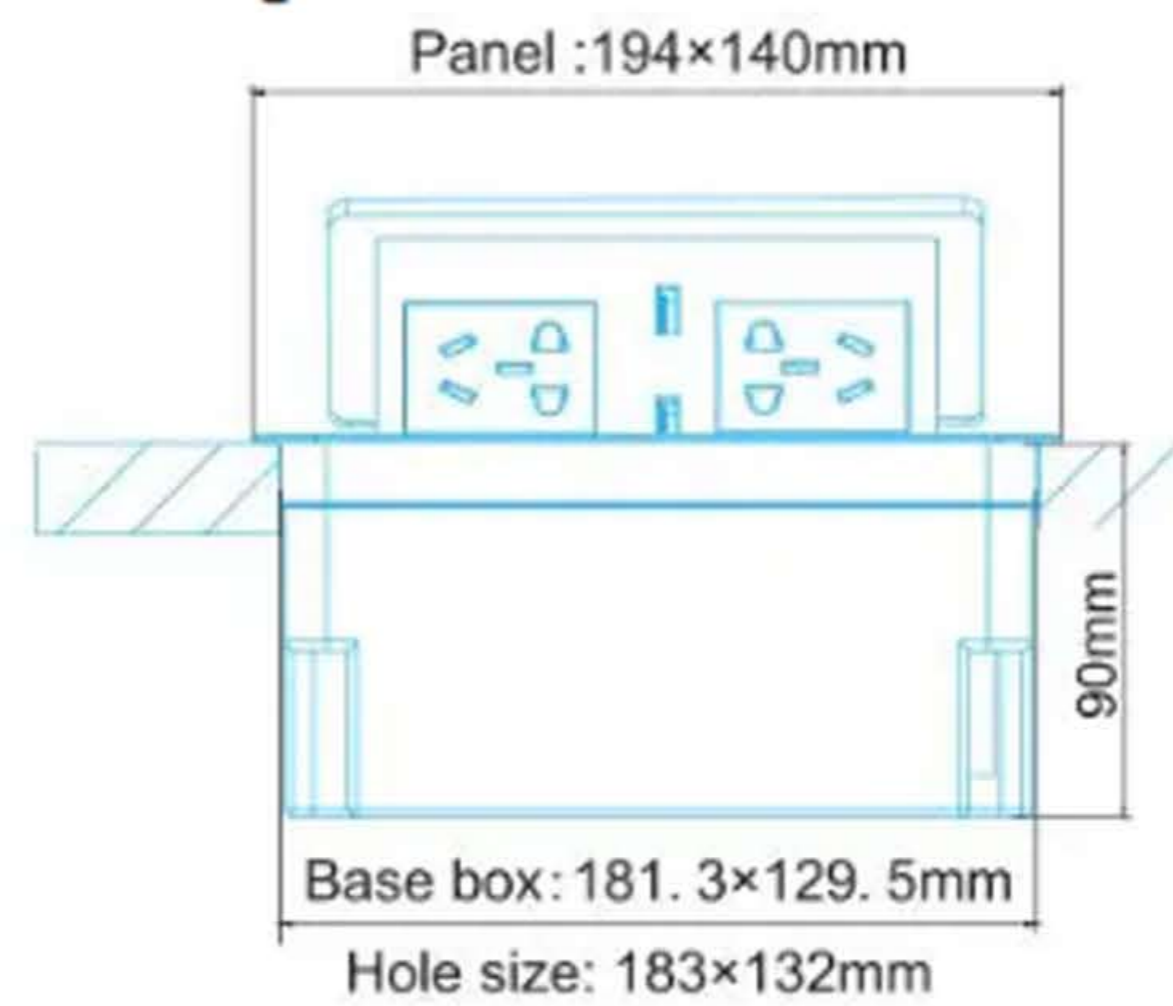

Basic parameter:

- * Strong current: 10A 250V~
- * USB charge output: 5V-2.4A
- * Panel size: 194x140mm/2.5mm Base box size: 181.3x129.5x120mm
Hole size:(182-185)x(130-133)mm
- * Functional part configuration: 4-bit 128 type+2-bit USB

Main material:

- * Panel : High-quality aluminum alloy
- * Plastic part: high-quality engineering plastic PC
- * Socket conductive part : phosphor copper

Outline Drawing:

Accept Accessories ..:

45 Type (45x45mm or 45x22.5mm)
Power , Data , HDMI , USB Charge , Audio
VGA , MIC , TV , etc,,,,,,,,,,,,,